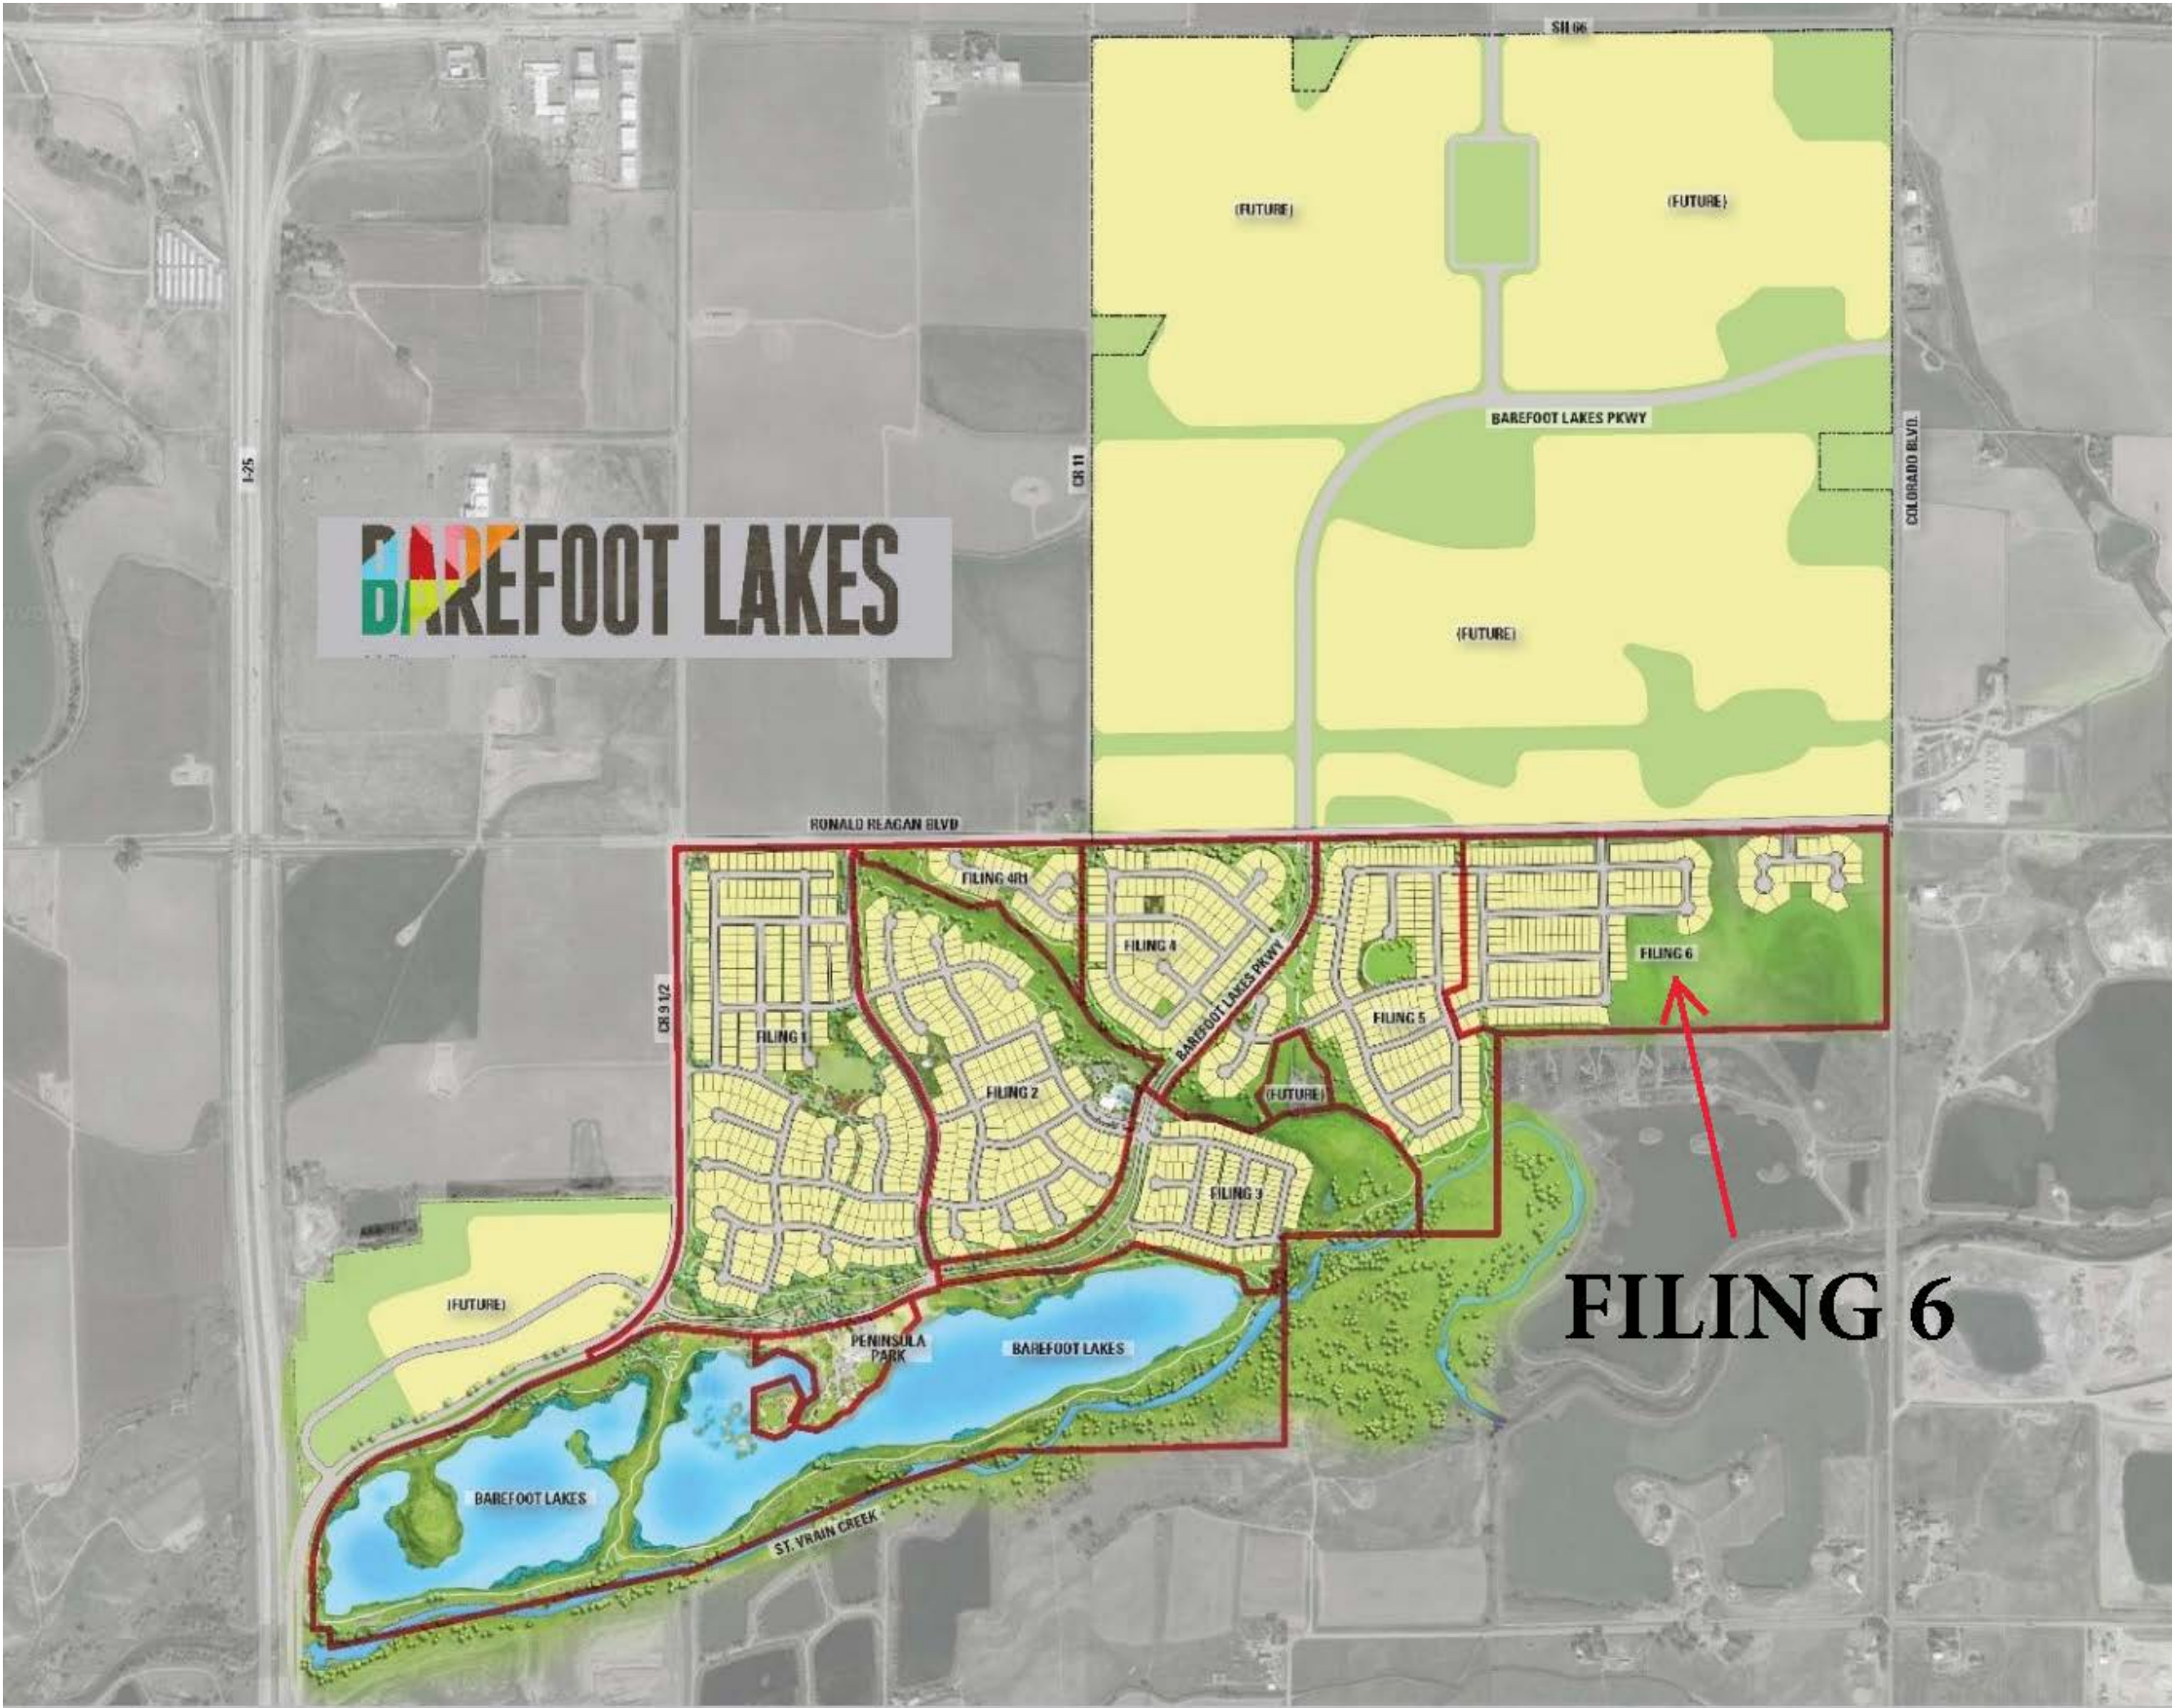

# BAREFOOT LAKES

An aerial photograph of a residential development. In the foreground, a large, calm lake is surrounded by several landscaped islands and peninsulas. These islands feature green lawns, young trees, and winding paved paths. A prominent island in the center has a large, open grassy area. To the left, a dense cluster of modern, two-story houses with light-colored siding and dark roofs is visible. The background shows a flat landscape with green fields and a clear sky with some light clouds. The overall scene depicts a well-planned, modern residential community.

PA 11  
(FUTURE)

PENINSULA PARK

BAREFOOT LAKES

BAREFOOT LAKES

ST. VRAIN CREEK

SEPTEMBER 2022 \*PLANS SUBJECT TO CHANGE

## OVERALL MASTER PLAN

- Total acreage: 1,306
- Lots developed: 911 to date
- Lots under construction: 226\*

**BAREFOOT LAKES** DEVELOPER UPDATE / SEPTEMBER 2022

## FILINGS

---

- Filings 1, 2 and 3
  - Complete
- Filing 3
  - Parklet Planting Plan Is submitted to Town for approval
- Filing 4, extension of Barefoot Lakes Parkway to Ronald Reagan Blvd.
  - Completed.
- Ronald Reagan Blvd Improvements
  - Expected completion December, 2022
- Filing 4.1
  - Under Construction – Initial Acceptance from Town in November 2022
  - 28 lots
- Filing 5
  - Complete – Final Acceptance from Town in 4Q 2023
  - 182 lots
- Filing 6
  - Under Construction
  - 198 lots