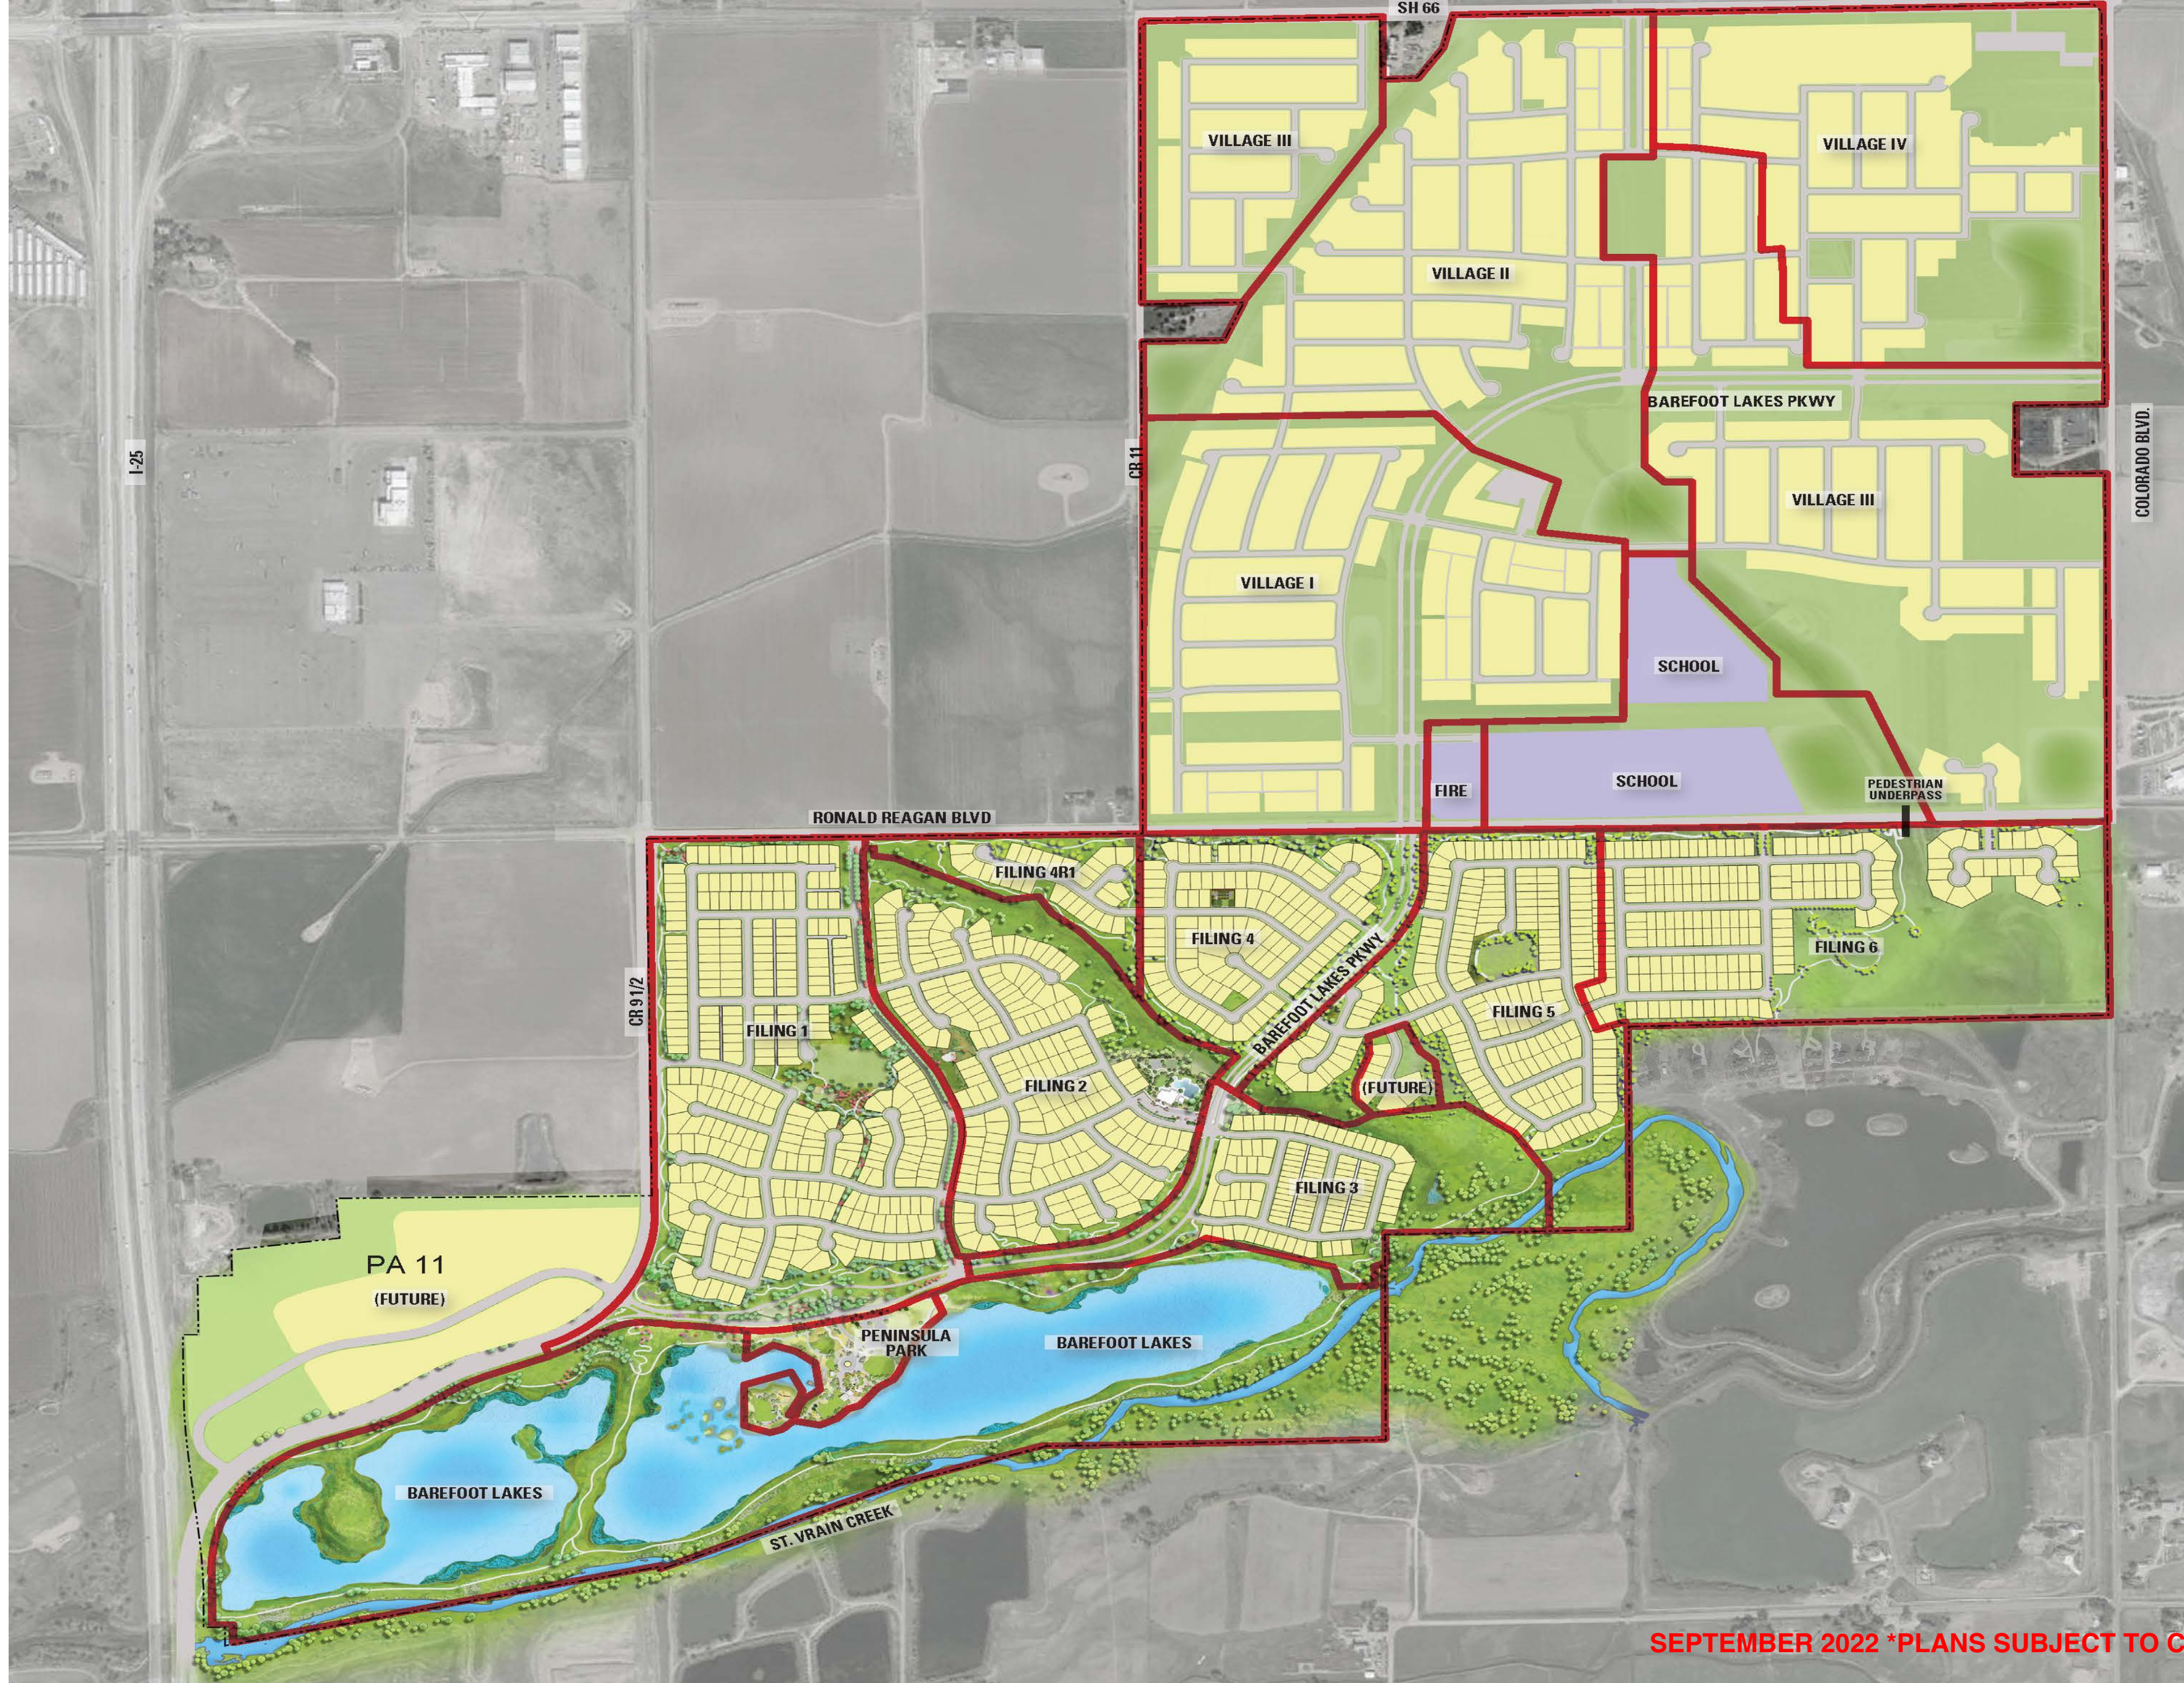

I-25

SH 66

VILLAGE III

VILLAGE IV

VILLAGE II

BAREFOOT LAKES PKWY

COLORADO BLVD.

VILLAGE I

VILLAGE III

SCHOOL

FIRE

SCHOOL

PEDESTRIAN UNDERPASS

RONALD REAGAN BLVD

FILING 4R1

FILING 4

FILING 6

FILING 1

FILING 2

FILING 5

(FUTURE)

FILING 3

BAREFOOT LAKES PKWY

PA 11
(FUTURE)

PENINSULA PARK

BAREFOOT LAKES

BAREFOOT LAKES

ST. VRAIN CREEK

SEPTEMBER 2022 *PLANS SUBJECT TO CHANGE